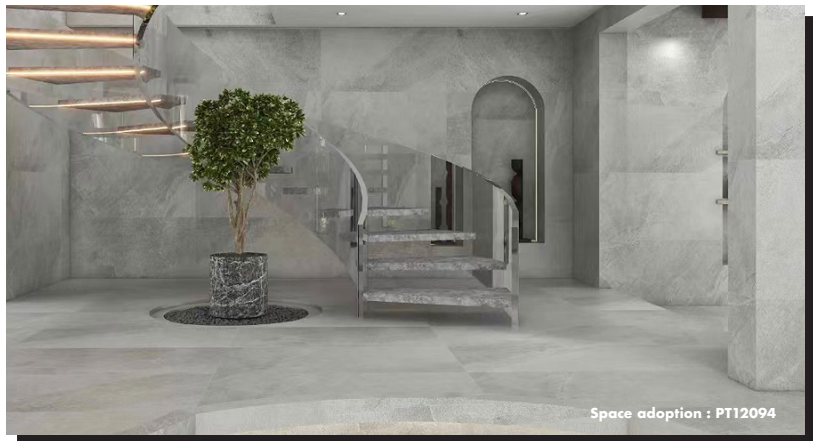

PT12092
600 x 1200mm
MATT · TEXTURED

PT12091
600 x 1200mm
MATT · TEXTURED

PT12094

Space adoption : PT12092

Space adoption : PT12093

Space adoption : PT12094

TILE PORCELAIN TILE - LAVA

PT12006JD
600 x 1200mm
MATT